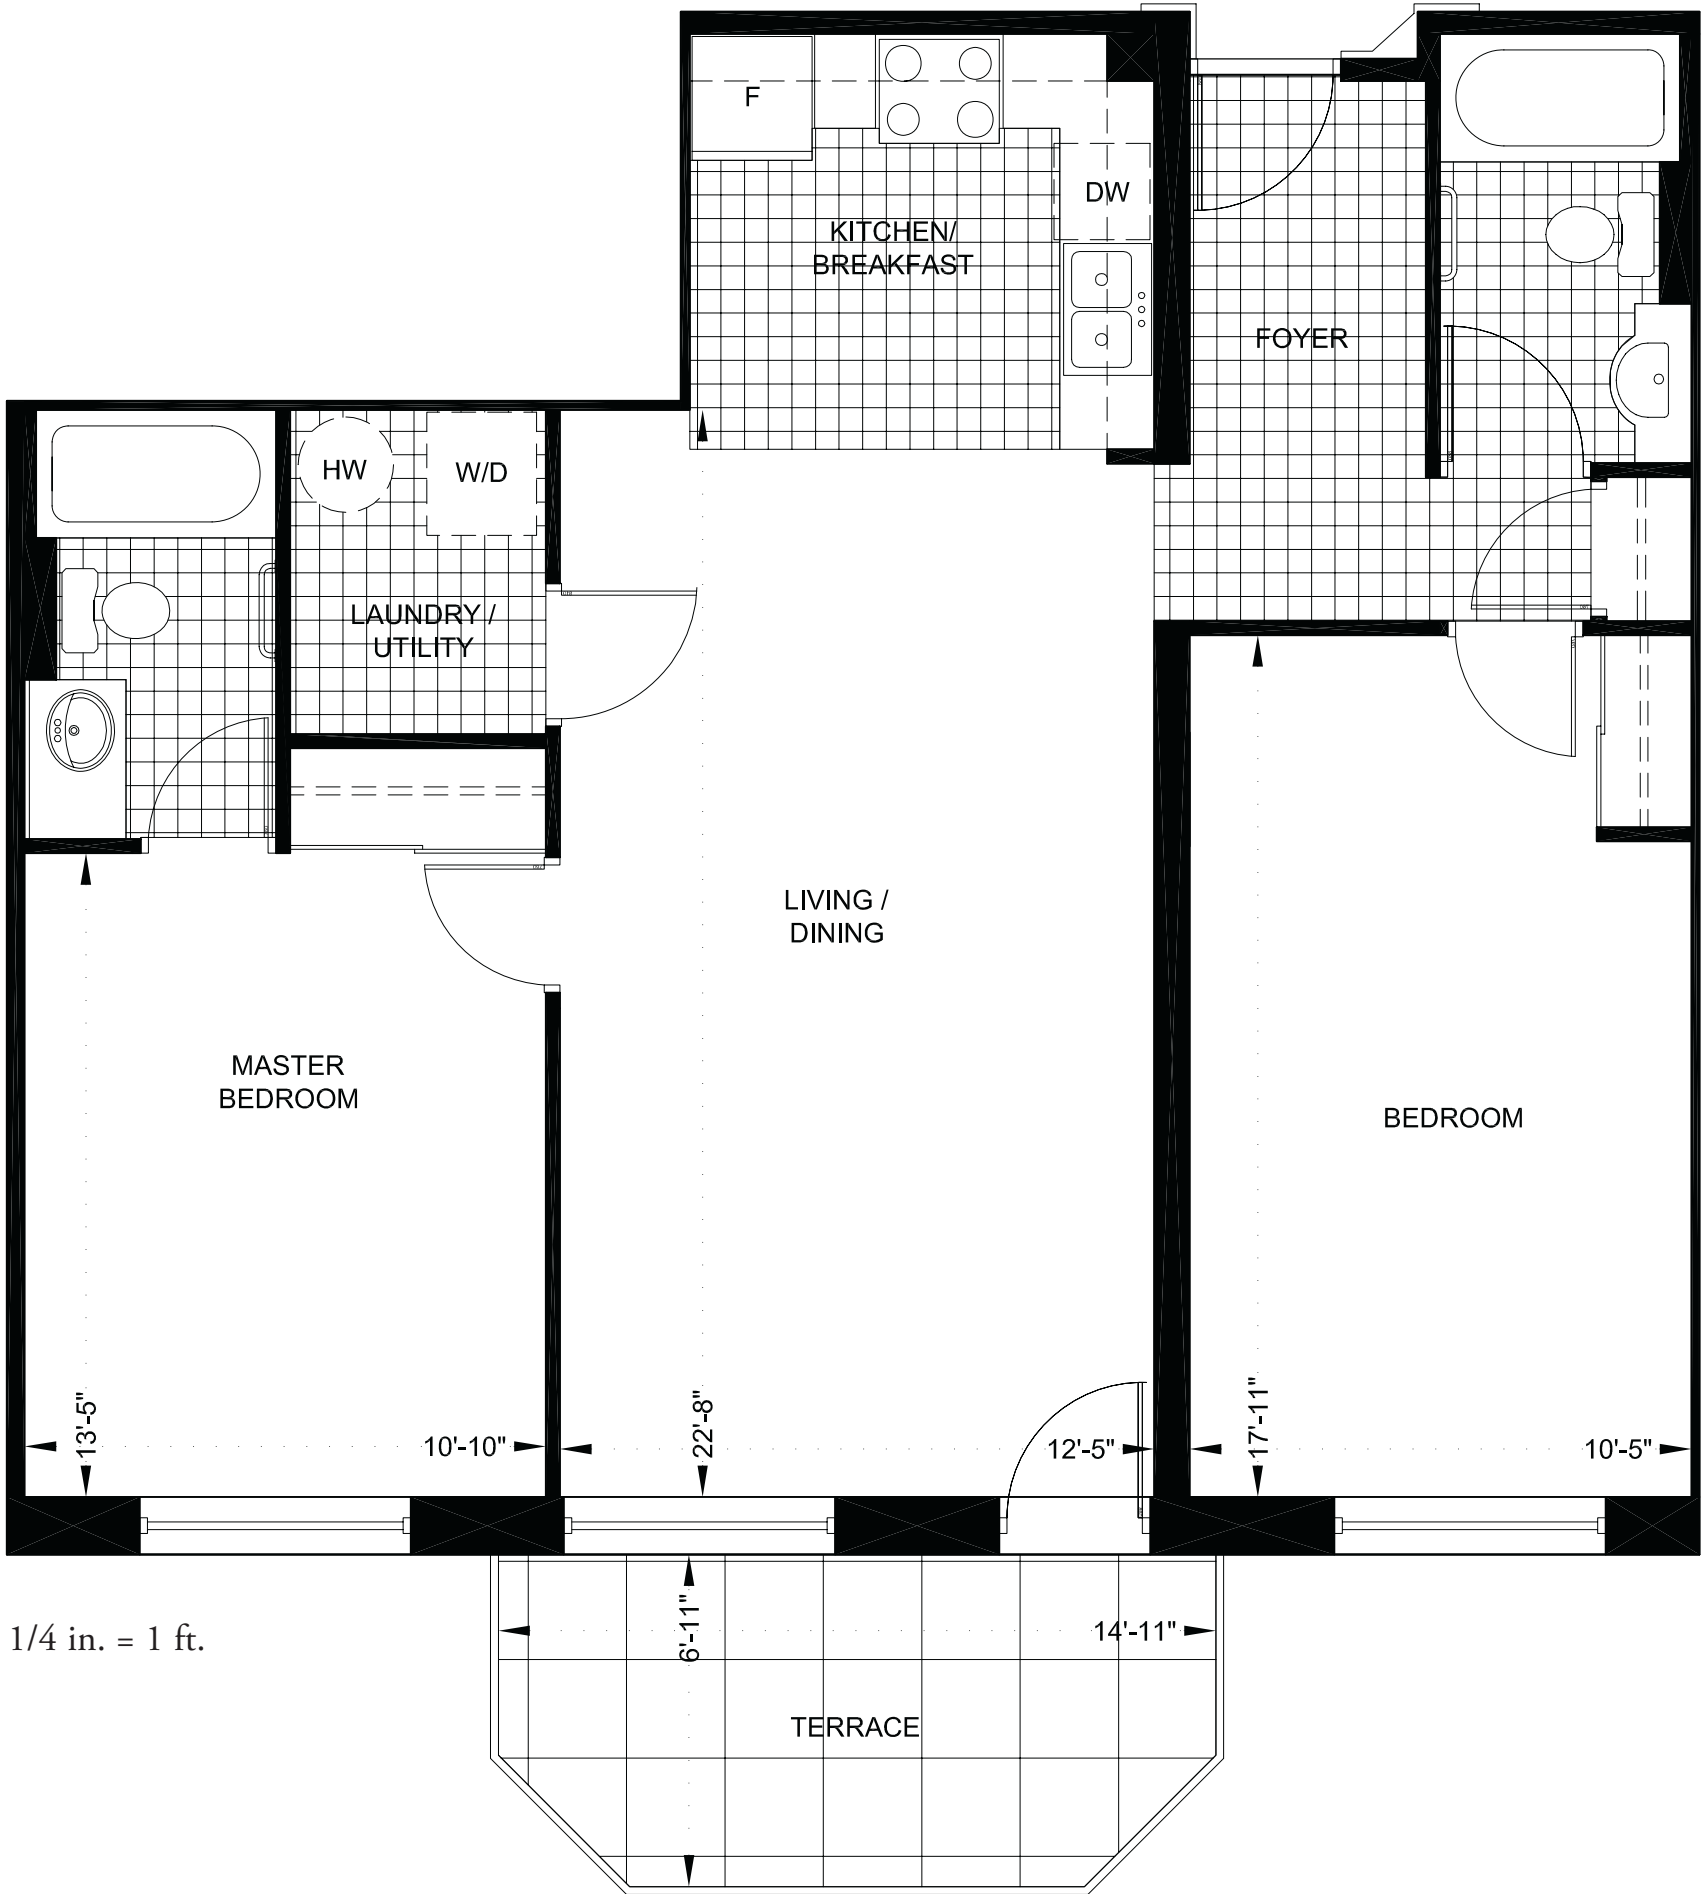

The Hyacinth (B1)

2 Bedrooms 1011 sq. ft.

Wilson Developments (Lindsay) Inc.
 Sales Information: (705) 328-0481 1-800-963-7546
 email: info@arbourvillage.com
 web: www.arbourvillage.com